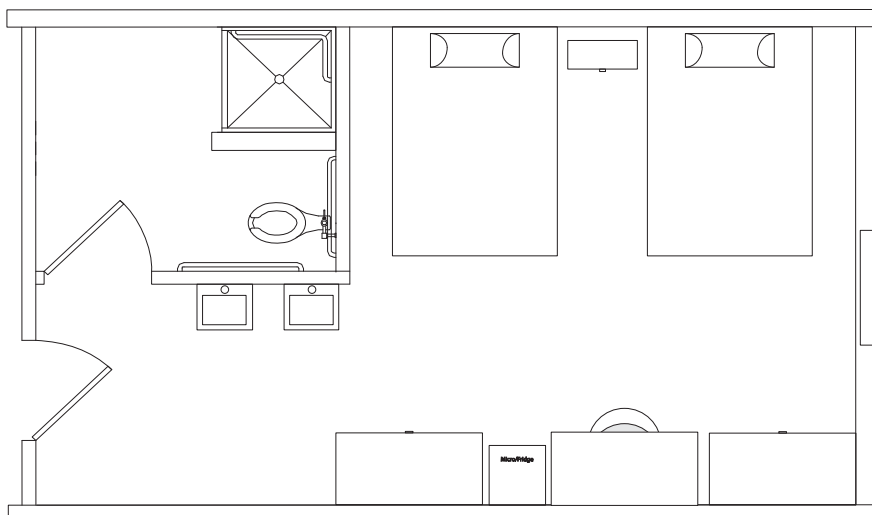

Artemis Lodge

Room Layout

PACIFIC
MOBILE STRUCTURES

WORKFORCE
HOUSING

Guest room amenities

- Oversized rooms with 8" insulated walls
- Comfortable, hotel quality full-size beds
- Private bathroom with dual sinks
- 32" Flat Panel TV's
- Satellite TV with premium movie channels
- In-room refrigerators and microwave
- Privacy blackout slumber shades
- Individual room climate control
- Ample guest storage cabinets and closets