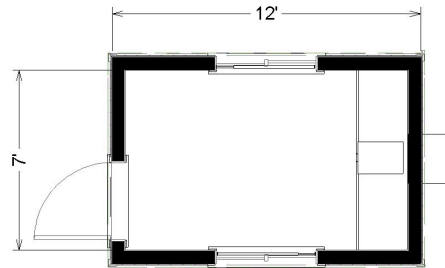

8' x 12' Skid

Dimensions

- Hitch is approx. 4' long
- 10' Wide
- 7' 6" to 8' Ceiling Height
- Built to the State Commercial Building Code

Electrical

- Fluorescent or LED Ceiling Lights
- Electrical Outlets
- Light Switches
- Load Center/Breaker Panel Box; in most cases 220/240 volt, 125 amp breaker. Confirm with your local sales representative.