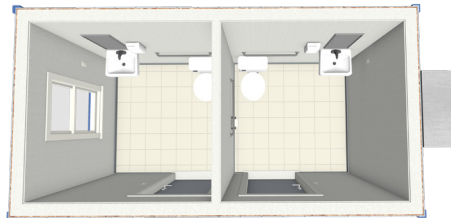

8' x 16' Restroom Building

Dimensions

- Hitch is approx. 4' long
- 10' Wide
- 7' 6" to 8' Ceiling Height
- Built to the State Commercial Building Code

Electrical

- Fluorescent or LED Ceiling Lights
- Electrical Outlets
- Light Switches
- Load Center/Breaker Panel Box; in most cases 220/240 volt, 125 amp breaker. Confirm with your local sales representative.

Heating/Cooling System

- Heating/Cooling Unit

Interior

- Paneled or Vinyl Wrap Gypsum Interior Walls
- Vinyl Tile Floor (commercial grade carpet tiles available upon request)
- Acoustical Sound Dampening Ceiling Tiles
- Optional Interior Walls Shown (may include additional costs upon request)