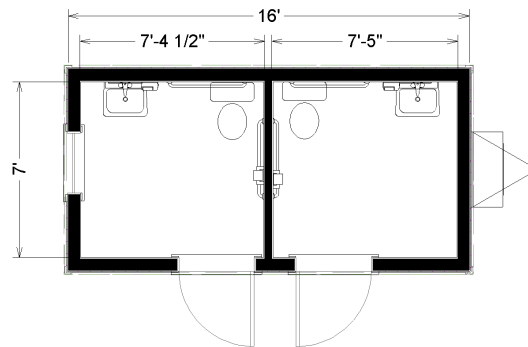

8' x 16' Restroom Building

Dimensions

- Hitch is approx. 4' long
- 10' Wide
- 7' 6" to 8' Ceiling Height
- Built to the State Commercial Building Code

Electrical

- Fluorescent or LED Ceiling Lights
- Electrical Outlets
- Light Switches
- Load Center/Breaker Panel Box; in most cases 220/240 volt, 125 amp breaker. Confirm with your local sales representative.