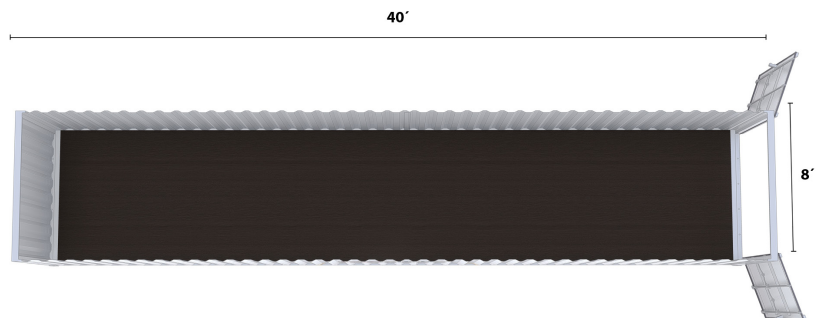

8' x 40'

Single Door Container

Dimensions

- Width – 92”
- Depth – 471”
- Height – 94”
- Weight- Varies by unit

Interior

- Wood Flooring
- Turnkey

Exterior

- Lockboxes with Specialized Locks and Keys
- Forklift Pockets and Pick Points on all Four Sides
- Sealed, Wind and Water-Tight