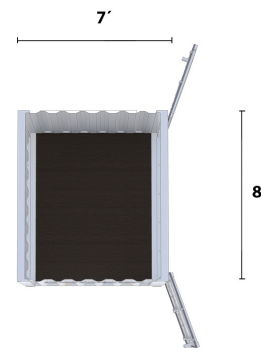

8' x 7' Single Door Container

Dimensions

- Width – 92”
- Depth – 84”
- Height – 94”
- Weight- Varies by unit

Interior

- Wood Flooring
- Turnkey

Exterior

- Lockboxes with Specialized Locks and Keys
- Forklift Pockets and Pick Points on all Four Sides
- Sealed, Wind and Water-Tight