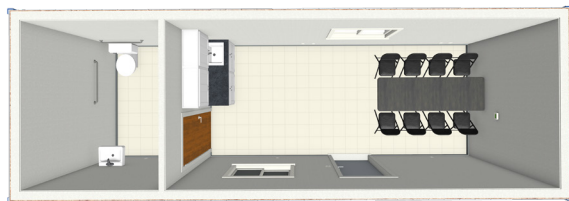

# 10' x 30'

### Dimensions

- Hitch is approx. 4' long
- 7' 6" to 8' Ceiling Height
- Built to the State Commercial Building Code