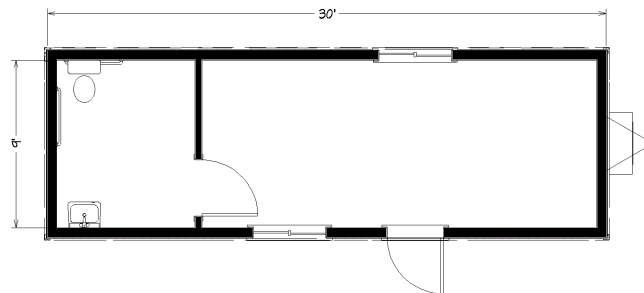

# 10' x 30'

## Mobile Office with Restroom

### Dimensions

- Hitch is approx. 4' long
- 7' 6" to 8' Ceiling Height
- Built to the State Commercial Building Code