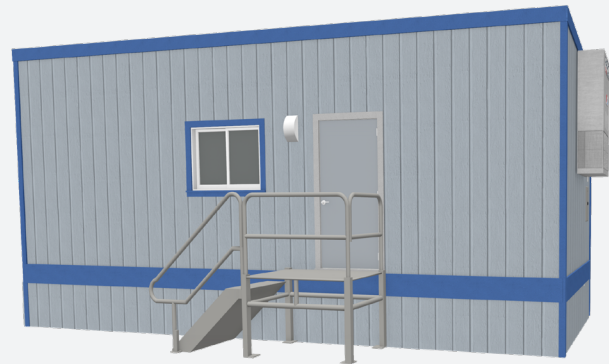

# 10' x 30'

## Mobile Office with Restroom

### Dimensions

- Hitch is approx. 4' long
- 7' 6" to 8' Ceiling Height
- Built to the State Commercial Building Code