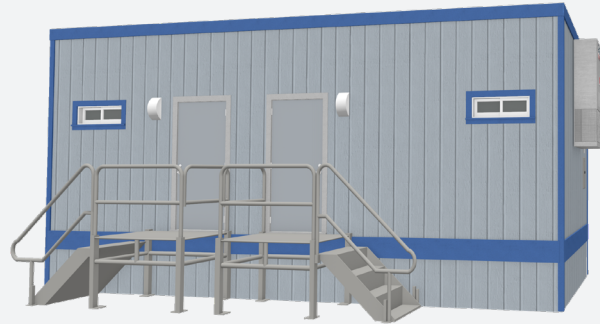

10' x 30'

Restroom Building

Dimensions

- Hitch is approx. 4' long
- 7' 6" to 8' Ceiling Height
- Built to the State Commercial Building Code

Electrical

- Fluorescent or LED Ceiling Lights
- Electrical Outlets
- Light Switches