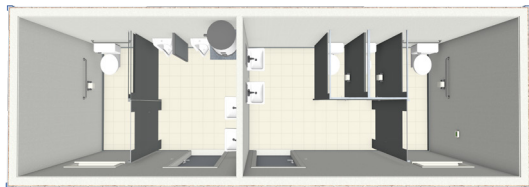

10' x 30'

Restroom Building

Dimensions

- Hitch is approx. 4' long
- 7' 6" to 8' Ceiling Height
- Built to the State Commercial Building Code

Electrical

- Fluorescent or LED Ceiling Lights
- Electrical Outlets
- Light Switches