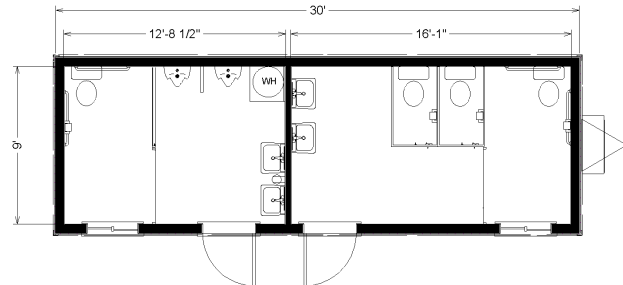

10' x 30'

Restroom Building

Dimensions

- Hitch is approx. 4' long
- 7' 6" to 8' Ceiling Height
- Built to the State Commercial Building Code

Electrical

- Fluorescent or LED Ceiling Lights
- Electrical Outlets
- Light Switches