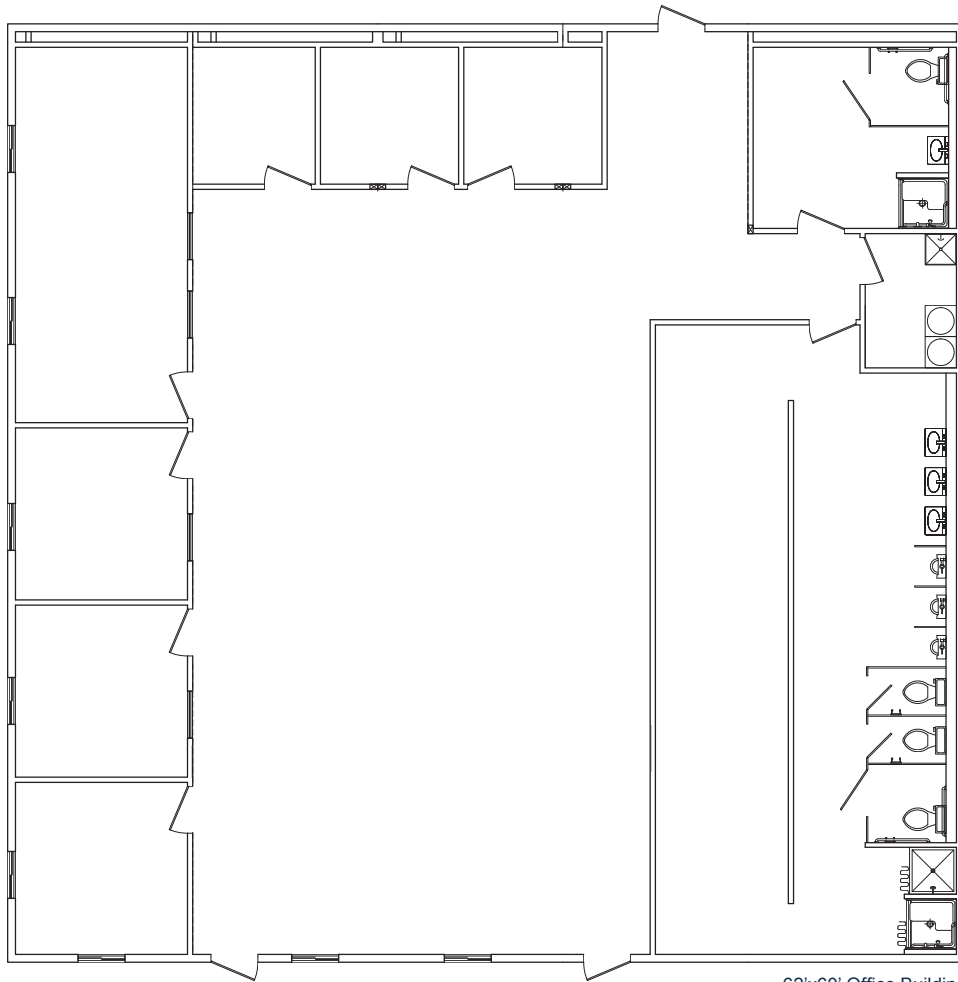

Republic Services Dispatch Center

3,720-square-foot Office,
Locker Room, and Training
Center

Located in Boise, ID

Time to Complete: 5 Floors – 120 Days from delivery to occupancy

Project Overview:

Republic Services needed a new, customized dispatch and training center at their location in Boise, Idaho for their drivers. They needed a building that provided a space for additional dispatching and a place for their drivers to shower and refresh; for training, services and breaks. Republic Services had been working with Pacific Mobile Structures in Washington State as their preferred choice. When they realized that Pacific Mobile has a Boise location, they immediately jumped at the opportunity to complete this project with us.

Highlights:

- Office & Training Space
- Locker Rooms
- Concrete Foundation
- Attached Frame for Relocation

Republic Services Dispatch Center

62'x60' Office Building