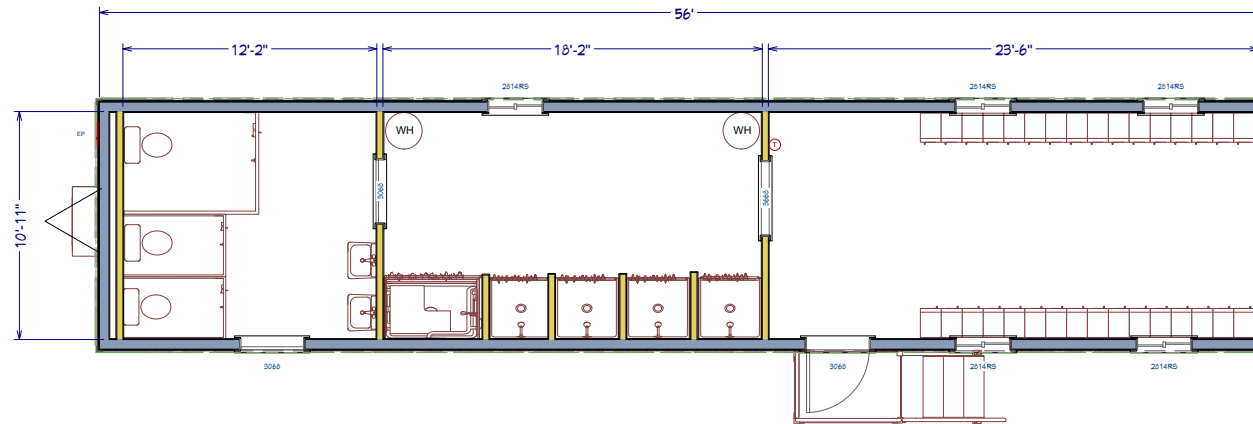

This drawing is the property of Pacific Mobile Structures, Inc. and may not be duplicated without approval. Actual features may vary due to available inventory.

LIVING AREA
663 SQ FT

LEGEND EP Panel Box ⓧ Porch Light T Thermostat Ⓧ Duplex Outlet \$ Light Switch K Empty data box — Perm. Interior wall - - - Temp. Interior wall

FEATURES

- Outrigger Chassis w/hitch
- Linoleum Flooring w/4" vinyl base
- Vinyl wrapped interior wall covering
- 8' suspended ceiling
- 2x4 troffer lights
- Endwall HVAC w/ducted supply
Plenum wall ducted return
- White EPDM roof covering
- LP SmartPanel siding
Grey siding / Blue trim
- 3010 Horizontal sliding windows w/blinds
- 3068 Painted steel exterior doors
w/closer, passage, and deadbolt
- 3068 Prefinished interior doors
w/Timely frame and passage