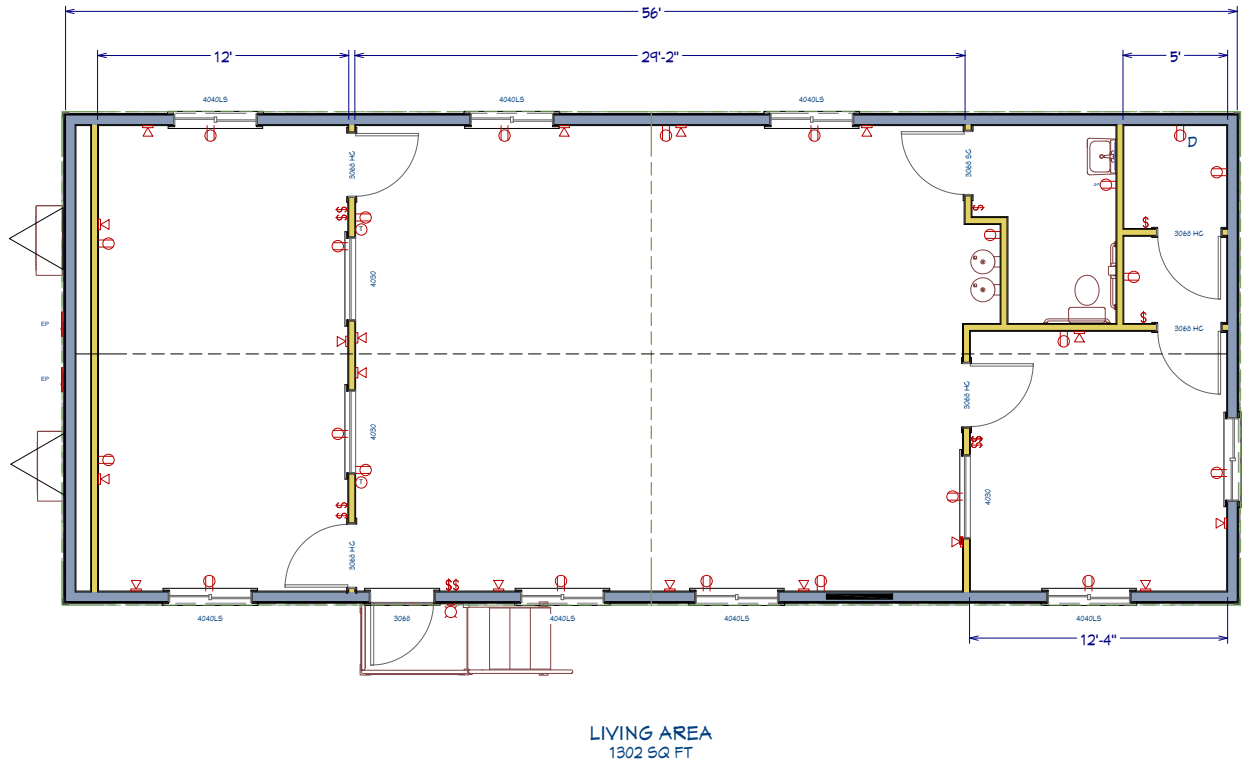

This drawing is the property of Pacific Mobile Structures, Inc. and may not be duplicated without approval. Actual features may vary due to available inventory.

FEATURES

- Outrigger Chassis w/hitch
- VCT Flooring w/4" vinyl base
- Vinyl wrapped interior wall covering
- 8' suspended ceiling
- 2x4 troffer lights
- Endwall HVAC w/ducted supply Plenum wall ducted return
- White EPDM roof covering
- LP SmartPanel siding
Grey siding / Blue trim
- 4040 Horizontal sliding windows
- 3068 Painted steel exterior doors w/closer, passage, and deadbolt
- 3068 Prefinished interior doors w/Timely frame and passage

LEGEND

- | | | | | |
|---------------------|---------------------|----------------|---------------|--------------|
| Panel Box | Porch Light | Thermostat | Duplex Outlet | Light Switch |
| Perm. Interior wall | Temp. Interior wall | Empty data box | | |