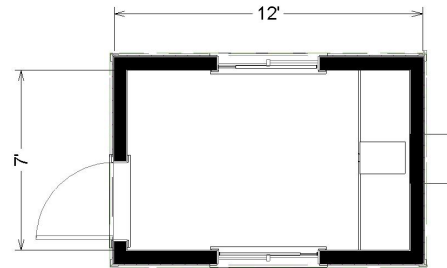

8' x 12' Skid

Dimensions

- Hitch is approx. 4' long
- 7' 6" to 8' Ceiling Height
- Built to the State Commercial Building Code

Electrical

- Fluorescent or LED Ceiling Lights
- Electrical Outlets
- Light Switches
- Load Center/Breaker Panel Box; in most cases 220/240 volt, 125 amp breaker. Confirm with your local sales representative.