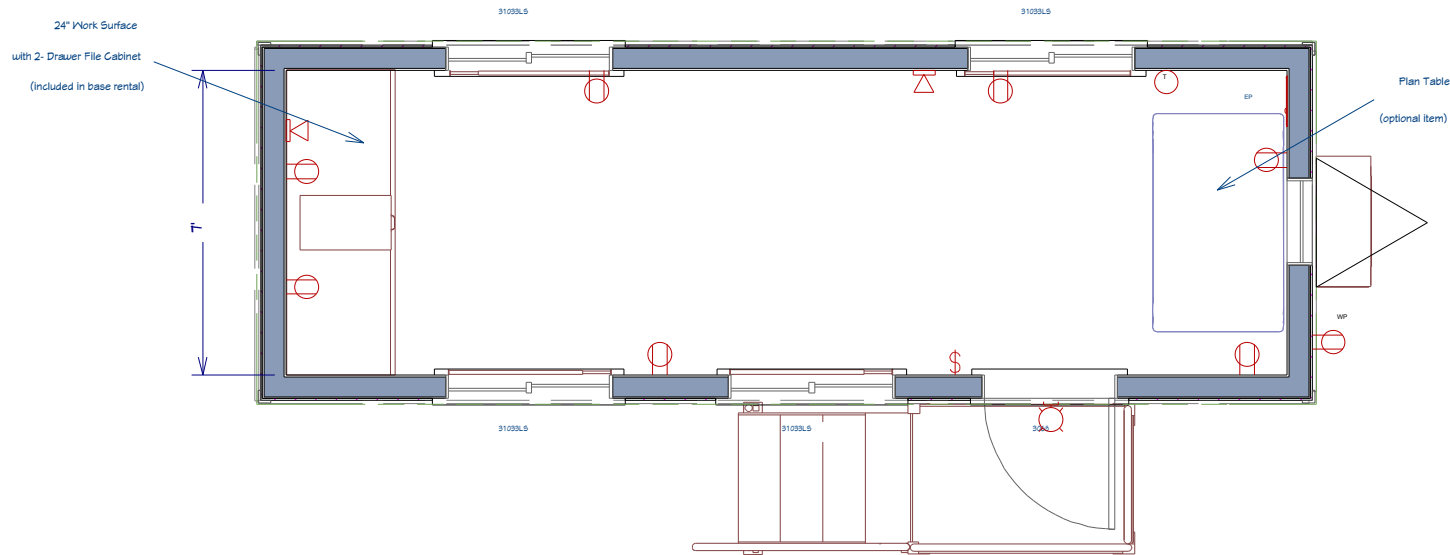

This drawing is the property of Pacific Mobile Structures, Inc. and may not be duplicated without approval. Actual features may vary due to available inventory.

LEGEND EP Panel Box PL Porch Light T Thermostat PO Duplex Outlet \$ Light Switch KB Empty data box — Perm. Interior wall - - - - Temp. Interior wall

FEATURES

- Outrigger Chassis w/hitch
- VCT Flooring w/4" vinyl base
- Prefinished birch or white vinyl wrap gypsum interior walls (if available)
- 8' suspended ceiling
- 2x4 troffer lights
- Endwall HVAC w/ducted supply
Return air through wall
- Rolled roof or EPDM roof covering
- SmartPanel w/8" OC grooves
Grey siding / Blue trim
- 4030 Horizontal sliding windows
- 3068 Steel-clad exterior doors
w/passage and deadbolt
- 3068 Prefinished interior doors
w/Timely frame and passage

UNIT #Stock

8' X 24' MOBILE OFFICE

PACIFIC
MOBILE STRUCTURES

This drawing is the property of Pacific Mobile Structures, Inc. and may not be duplicated without approval. Actual features may vary due to available inventory.