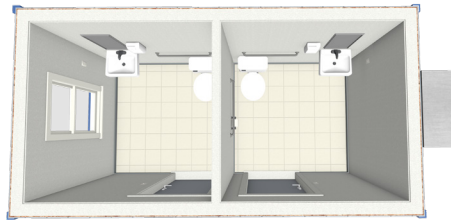

8' x 16' Restroom Building

Dimensions

- Hitch is approx. 4' long
- 7' 6" to 8' Ceiling Height
- Built to the State Commercial Building Code

Electrical

- Fluorescent or LED Ceiling Lights
- Electrical Outlets
- Light Switches
- Load Center/Breaker Panel Box; in most cases 220/240 volt, 125 amp breaker. Confirm with your local sales representative.

Heating/Cooling System

- Heating/Cooling Unit

Interior

- Paneled or Vinyl Wrap Gypsum Interior Walls
- Vinyl Tile Floor (commercial grade carpet tiles available upon request)
- Acoustical Sound Dampening Ceiling Tiles
- Optional Interior Walls Shown (may include additional costs upon request)