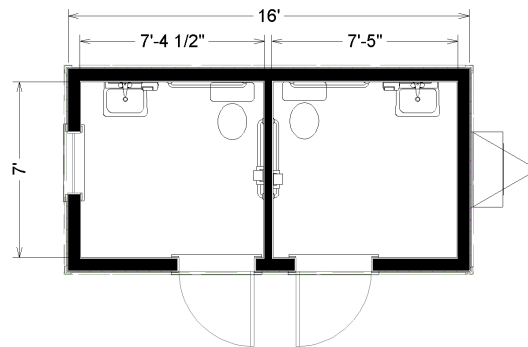

8' x 16' Restroom Building

Dimensions

- Hitch is approx. 4' long
- 7' 6" to 8' Ceiling Height
- Built to the State Commercial Building Code

Electrical

- Fluorescent or LED Ceiling Lights
- Electrical Outlets
- Light Switches
- Load Center/Breaker Panel Box; in most cases 220/240 volt, 125 amp breaker. Confirm with your local sales representative.