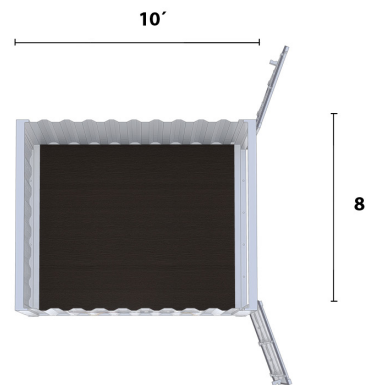

8' x 10' Single Door Container

Interior Dimensions

- Width – 92”
- Depth – 116”
- Height – 94”
- Weight – Varies by unit

Interior

- Wood Flooring
- Turnkey
- Welded, Multi-Functional D-Rings

Exterior

- Lockboxes with Specialized Locks and Keys
- Forklift Pockets and Pick Points on all Four Sides
- Sealed, Wind and Water-Tight