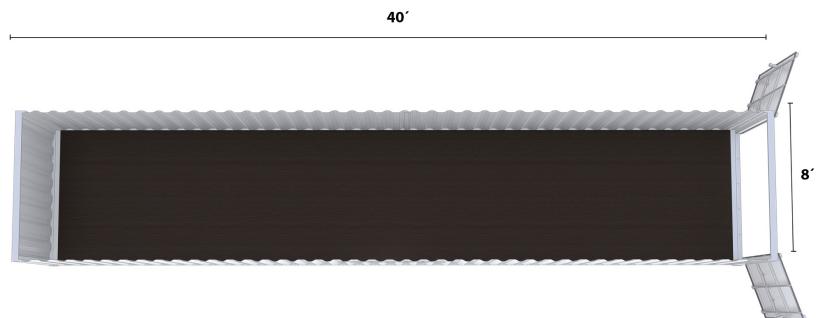

8' x 40'

Single Door Container

Interior Dimensions

- Width – 92”
- Depth – 471”
- Height – 94”
- Weight – Varies by unit

Interior

- Wood Flooring
- Turnkey
- Welded, Multi-Functional D-Rings

Exterior

- Lockboxes with Specialized Locks and Keys
- Forklift Pockets and Pick Points on all Four Sides
- Sealed, Wind and Water-Tight