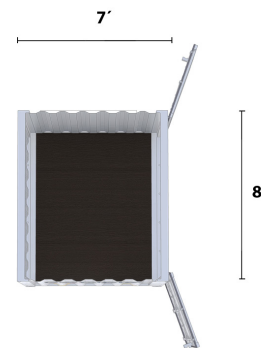

8' x 7' Single Door Container

Interior Dimensions

- Width – 90”
- Depth – 83”
- Height – 80”
- Weight – Varies by unit

Interior

- Wood Flooring
- Turnkey
- Welded, Multi-Functional D-Rings

Exterior

- Lockboxes with Specialized Locks and Keys
- Forklift Pockets and Pick Points on all Four Sides
- Sealed, Wind and Water-Tight