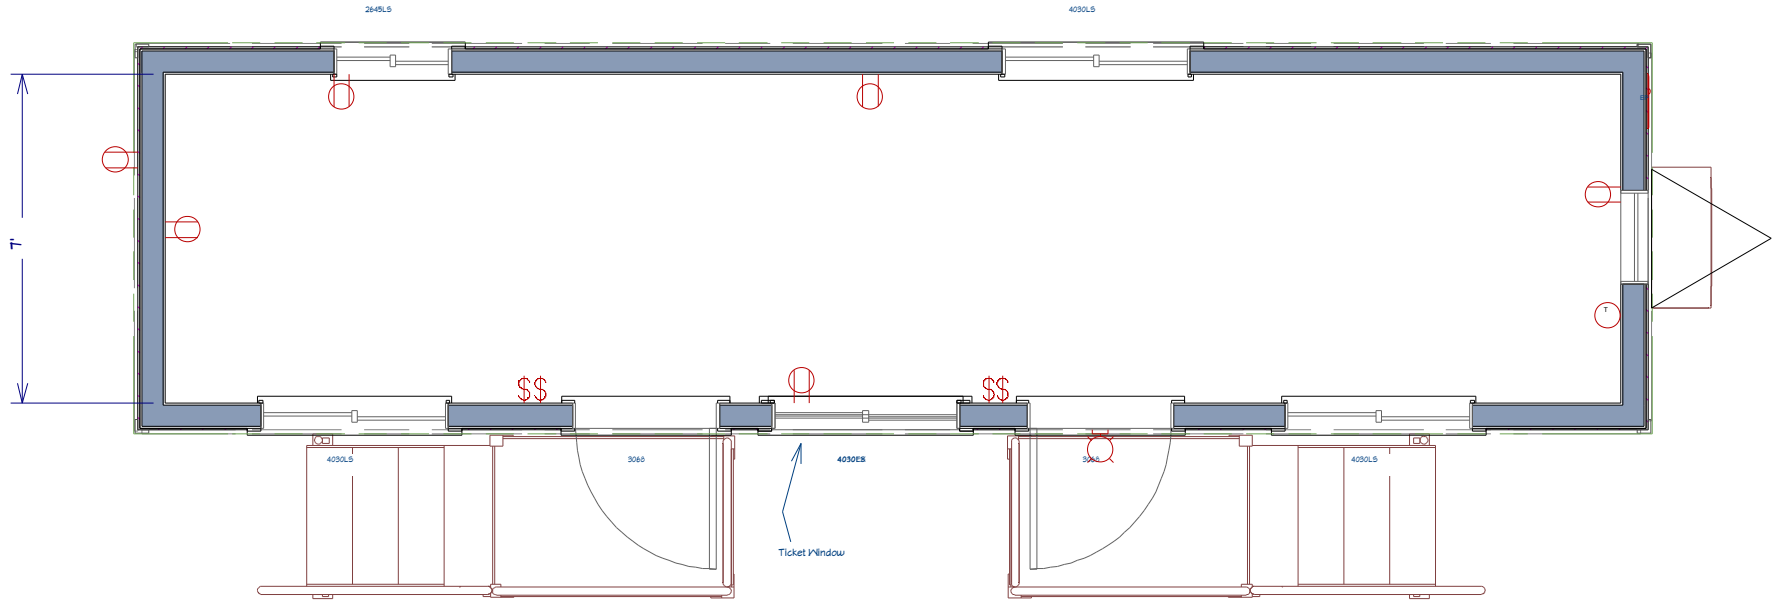

This drawing is the property of Pacific Mobile Structures, Inc. and may not be duplicated without approval. Actual features may vary due to available inventory.

LEGEND EP Panel Box 3 Porch Light T Thermostat P Duplex Outlet \$ Light Switch K Empty data box — Perm. Interior wall - - - Temp. Interior wall

FEATURES

- Outrigger Chassis w/hitch
- 1/8" VCT Flooring
- Prefinished birch interior walls
- 8' nominal suspended ceiling
- 2x4 troffer lights
- Endwall HVAC w/ducted supply
Return air through wall
- Standing Seam roof covering
- Duratemp w/8" OC grooves
Grey siding / Blue trim
- (3) 46" x 39" Horizontal sliding windows w/blinds
(1) 30" x 59" Vertical sliding window w/blind
(1) 48" x 48" Ticket Window w/blind
- 3068 Steel-clad exterior doors
w/passage and deadbolt