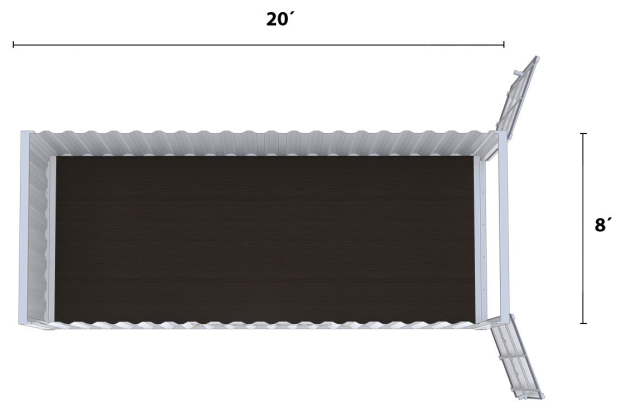

8' x 20' Single Door Container

Dimensions

- Width – 92”
- Depth – 232”
- Height – 94”
- Weight- Varies by unit

Interior

- Wood Flooring
- Turnkey

Interior

- Lockboxes with Specialized Locks and Keys
- Forklift Pockets and Pick Points on all Four Sides
- Sealed, Wind and Water-Tight