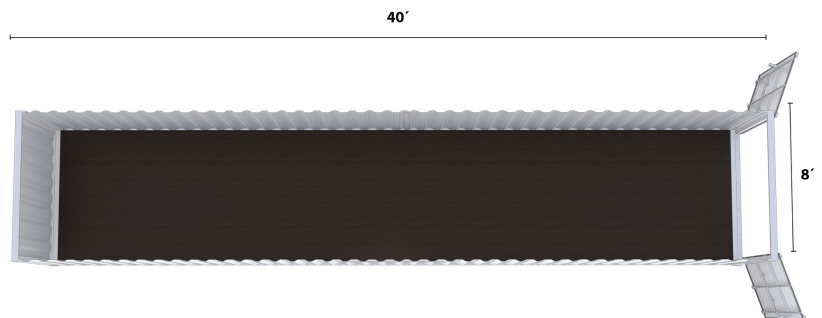

8' x 40'

Single Door Container

Dimensions

- Width – 92”
- Depth – 471”
- Height – 94”
- Weight- Varies by unit

Interior

- Wood Flooring
- Turnkey

Interior

- Lockboxes with Specialized Locks and Keys
- Forklift Pockets and Pick Points on all Four Sides
- Sealed, Wind and Water-Tight