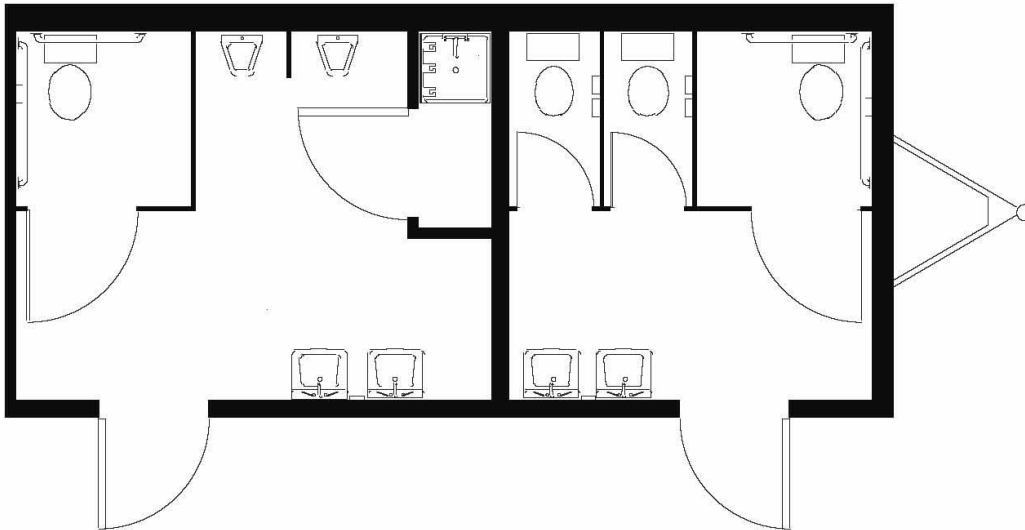

12' x 25' RR Trailer

- Family owned and operated since 1983
- Consistent high quality buildings
- Guaranteed on-time delivery & pickups
- No charge for standard cleaning
- No damage and cleaning deposits
- Experienced local staff
- Customer friendly billing practices
- Invoices pro-rated to the date of return

Note: Floor plans may vary according to building model, size and specifications. Interior partitioning is optional and fully customizable.