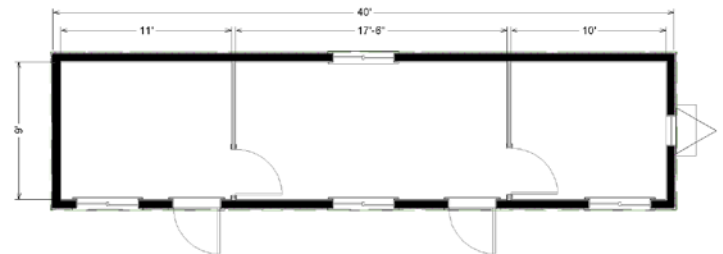

10' x 40' Mobile Office

Dimensions

- Hitch is approx. 4' long
- 7' 6" to 8' Ceiling Height
- Built to the State Commercial Building Code

Electrical

- Fluorescent or LED Ceiling Lights
- Electrical Outlets
- Light Switches