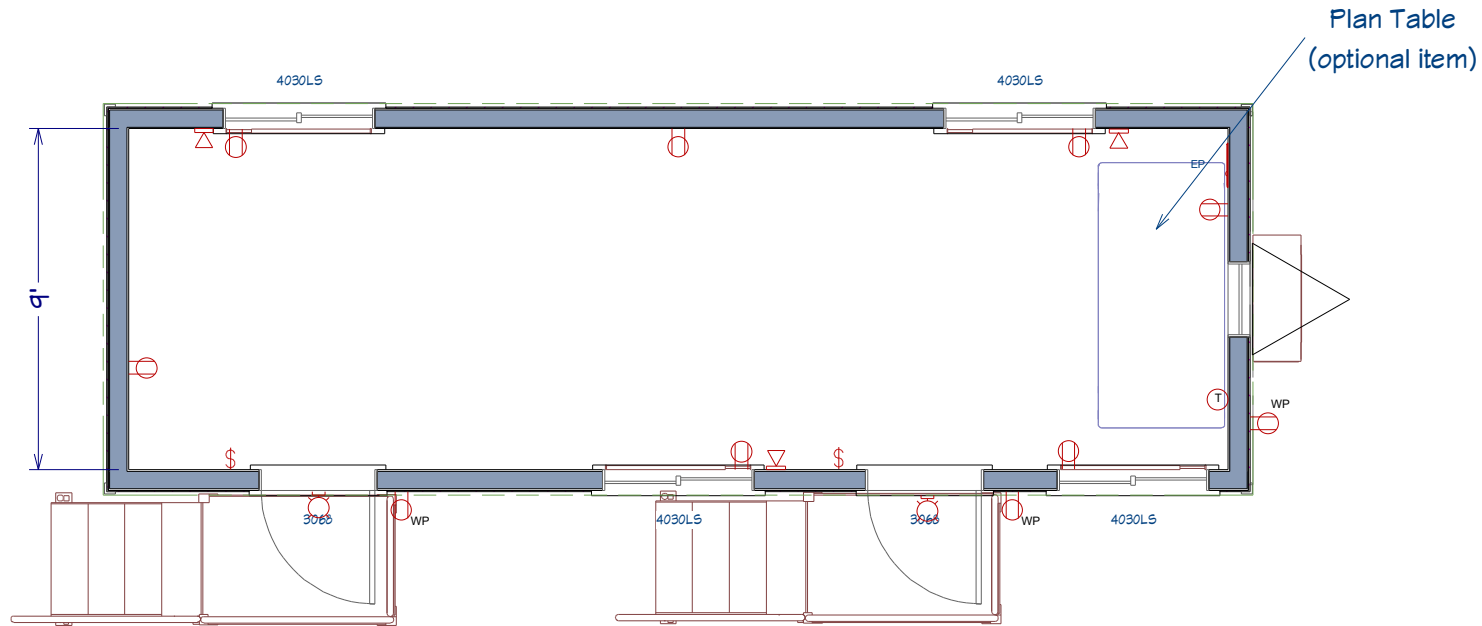

This drawing is the property of Pacific Mobile Structures, Inc. and may not be duplicated without approval. Actual features may vary due to available inventory.

LEGEND EP Panel Box P Porch Light T Thermostat D Duplex Outlet \$ Light Switch K Empty data box ■ Perm. Interior wall - - - Temp. Interior wall

FEATURES

- Outrigger Chassis w/hitch
- VCT Flooring w/4" vinyl base
- Vinyl wrapped interior wall covering or wood paneling
- 8' suspended ceiling
- 2x4 troffer lights
- Endwall HVAC w/ducted supply Return air through wall
- White EPDM roof covering
- LP SmartPanel siding Grey siding / Blue trim
- 4030 Horizontal sliding windows w/blinds
- 3068 Painted steel exterior doors w/closer, passage, and deadbolt
- 3068 Prefinished interior doors w/Timely frame and passage