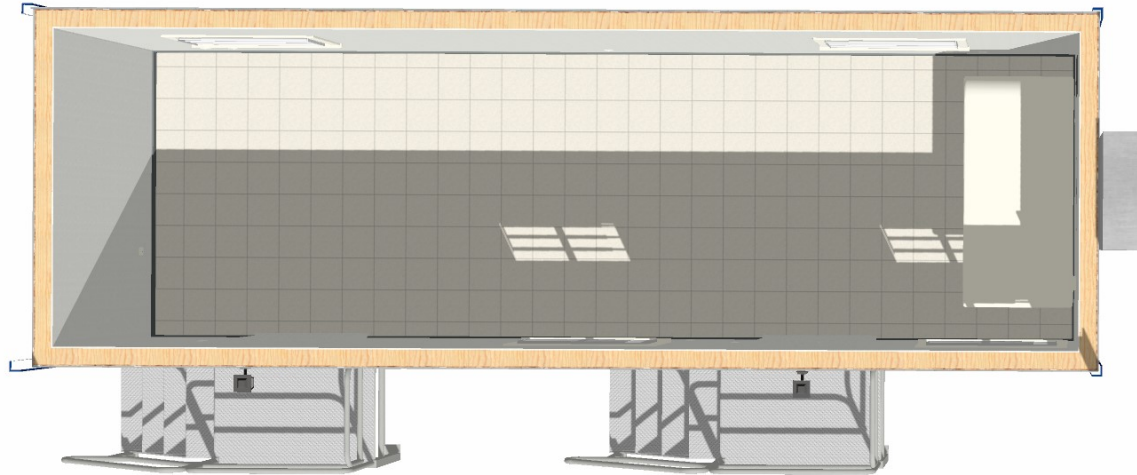

This drawing is the property of Pacific Mobile Structures, Inc. and may not be duplicated without approval. Actual features may vary due to available inventory.

Optional Skirting