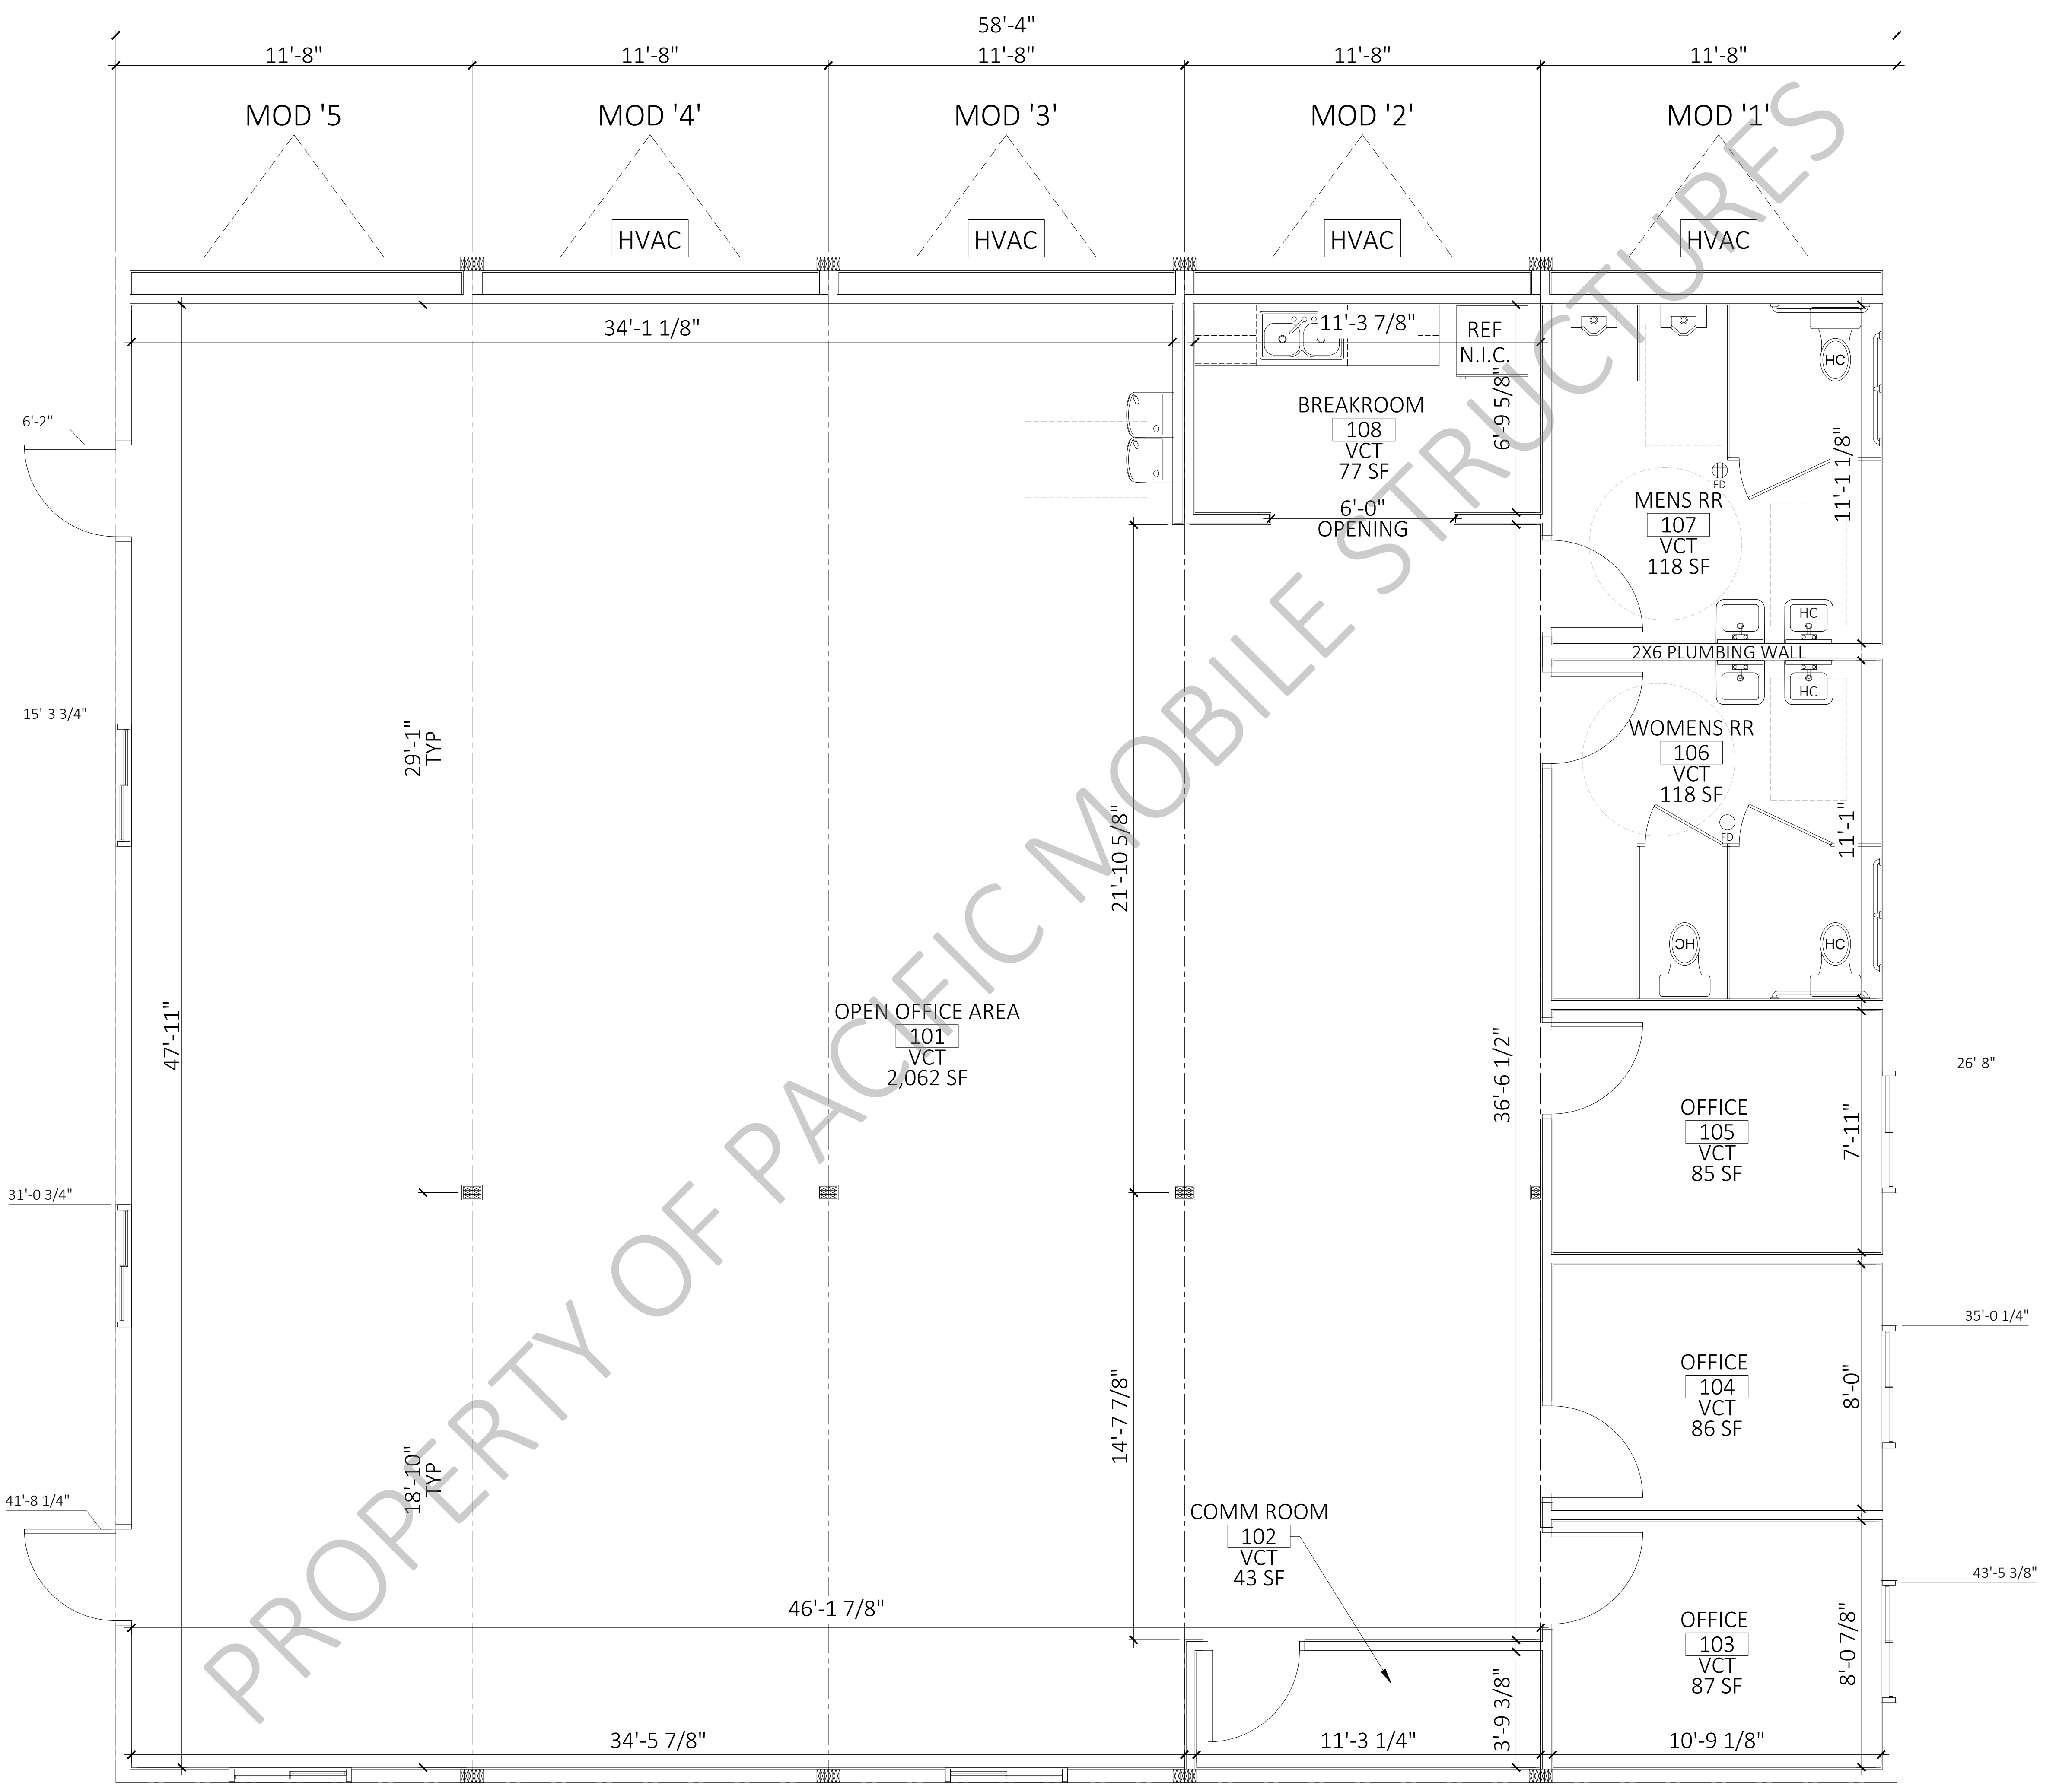

THE INFORMATION AND DESIGNS CONTAINED IN THIS DRAWING ARE CONFIDENTIAL AND THE PROPRIETARY PROPERTY OF PACIFIC MOBILE STRUCTURES. NEITHER THIS DESIGN NOR ANY INFORMATION CONTAINED IN THIS DRAWING MAY BE REPRODUCED OR DISCLOSED TO OTHERS WITHOUT THE EXPRESS WRITTEN CONSENT OF PACIFIC MOBILE STRUCTURES.

INTERIOR DIMENSIONS ARE FROM FINISH TO FINISH. ALL FURNITURE/EQUIPMENT IS SHOWN FOR REFERENCE ONLY AND TO BE PROVIDED BY OTHERS.

IM ICE MAKER FOR FRIDGE
 COLD WATER STUB OUT
 EXACT LOCATION TBD

PROPERTY OF PACIFIC MOBILE STRUCTURES

REVISION	1.	2.	3.	4.

LOCATION: TBD
 JOB NO: UNIT 302202
 SCALE: 3/8" = 1'-0"
 DRAWN BY: LK
 DATE: 03-06-2026

302202 - 60X50 MODESTO

FLOOR PLAN